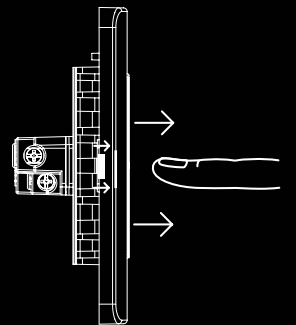

i'm'press™
mechanism