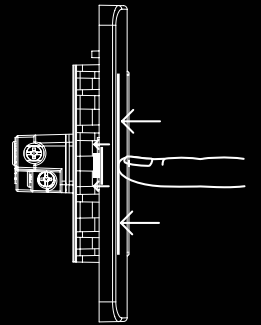

i'm'press™
mechanism