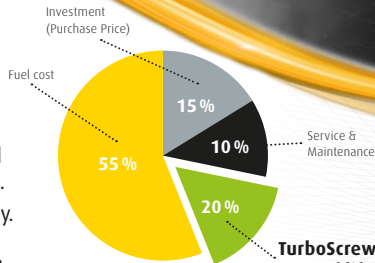

TURBOSCREW

CompAir portable compressors produce high pressure air while offering low operating costs. Backed by a worldwide service network, genuine spare parts and total expertise, technical support and advice.

CompAir – quality, innovation, reliability.

CompAir South Africa (Pty) Ltd.

sales@compairsa.com

Branches: JHB 011 345 2200, **CPT** 021 535 5032, **DBN** 031 792 4270, **PE** 041 487 2867