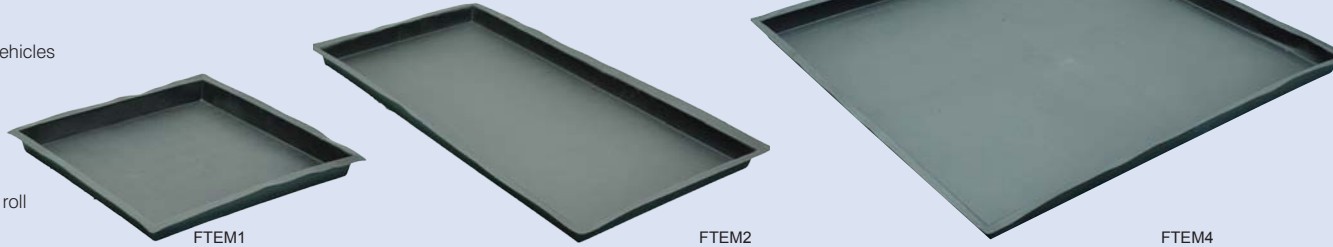

### Dispensing Tray

Flexi-Tray with grids makes a super easy **dispensing** or **storage area** for containers. Leaks and spills are **contained** in the tray so the floor stays **clean**.

### Drip Tray

The **flexible sidewalls** make it easy to get plant and equipment into the Flexi-Tray. Easily **folded or rolled** for storage in vehicles.

*...unlike this ruined metal tray!*

# FLEXI-TRAYS

- Made from rubberised plastic: strength with flexibility
- Stand on the sidewall, it will bounce back up
- Drive over the tray, the sides pop back up
- Easy to wheel plant and equipment into
- Easily folded and stored - ideal for carrying in vehicles

## SHALLOW/DISPENSING FLEXI-TRAYS with grids

Available soon	Flexi-Tray with 1 grid	52 x 52 x 5cm
	Flexi-Tray with 2 grids	102 x 52 x 5cm
	Flexi-Tray with 4 grids	102 x 102 x 5cm

- Ideal for dispensing - protects floor from spills
- Grids keep containers clear of spills and leaks
- Grids easily removed for cleaning
- Easy container storage
- Ideal for workshops and stores